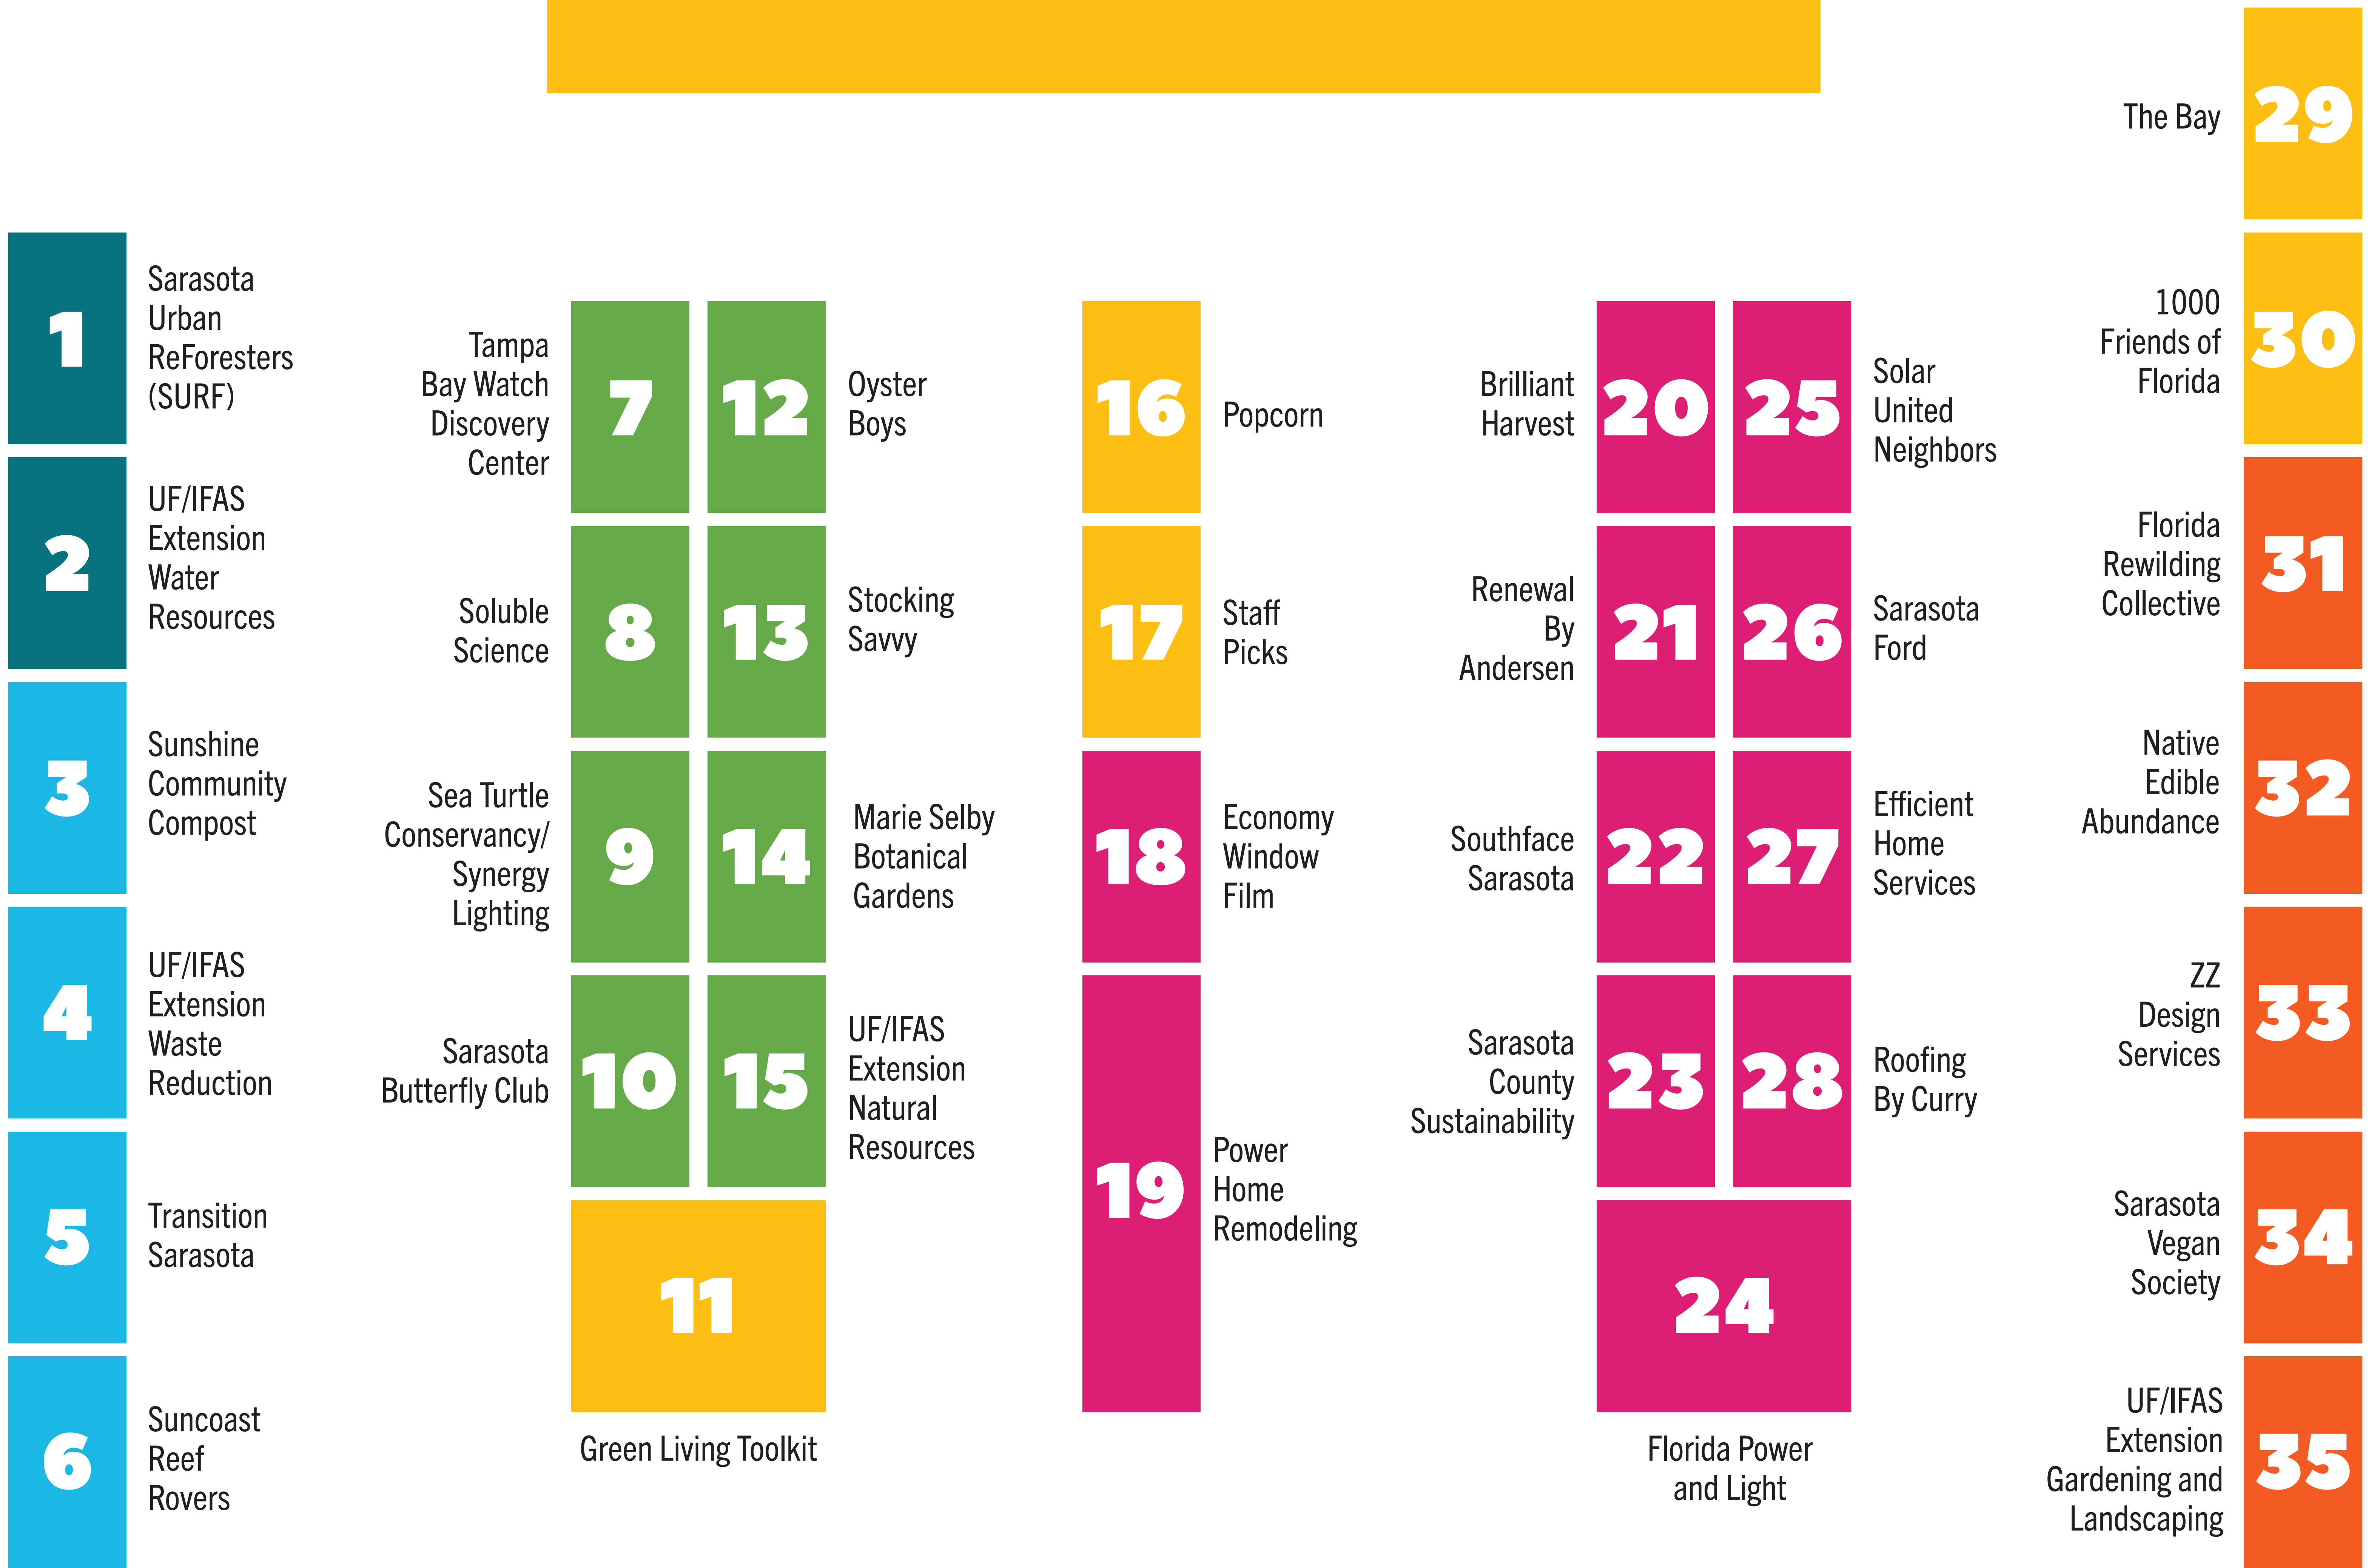

MAP

SOLUTIONS CINEMA

GREEN LIVING EXPO